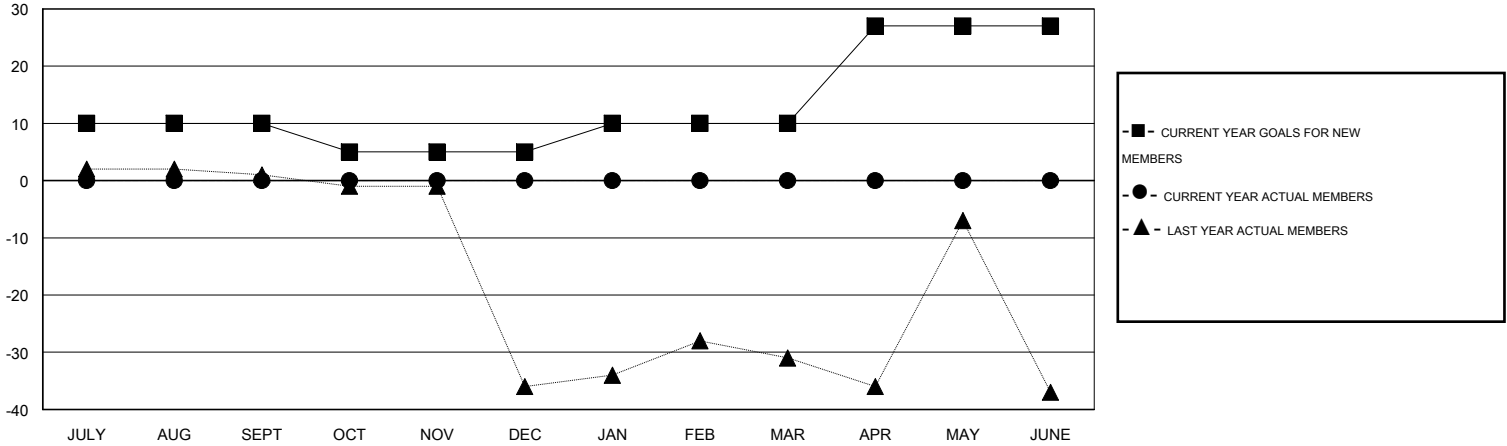

MONTHLY MEMBERSHIP PROGRESS REPORT

District 130

Results as of: 6/30/2016

GMT: MIKLOS HORVATH

LOCATION BULGARIA

GMT CA 4

Clubs					Members				
RESULTS FOR 2016-2017					RESULTS FOR 2016-2017				
QUARTER	NEW CLUB GOAL	NEW CLUBS	DROPPED CLUBS	NET GAIN/LOSS	QUARTER	NEW MEMBER GOAL	CHARTER AND NEW MEMBERS ADDED	DROPPED MEMBERS	NET GAIN/LOSS
JULY/AUG/SEPT	0	0	0	0	JULY/AUG/SEPT	10	0	0	0
OCT/NOV/DEC	0	0	0	0	OCT/NOV/DEC	-5	0	0	0
JAN/FEB/MAR	0	0	0	0	JAN/FEB/MAR	5	0	0	0
APR/MAY/JUNE	1	0	0	0	APR/MAY/JUNE	17	0	0	0

GOALS AND ACTUAL NEW CLUBS CUMULATIVE

GOALS AND ACTUAL MEMBERS CUMULATIVE

DROPPED CLUBS: 0	0 CLUBS OF 0 ADDED 1 OR MORE NEW MEMBERS	GENDER DISTRIBUTION
		MALE 0 (100.00%)
		FEMALE 0 (100.00%)
DROPPED MEMBERS	CLICK HERE FOR HEALTH ASSESSMENT DATA	FAMILY UNIT MEMBERS 0
DECEASED 0		HEAD OF HOUSEHOLD 0
CLUB CANCELLED 0		NON-HEAD OF HOUSEHOLD 0
OTHER 0		
TOTAL 0		